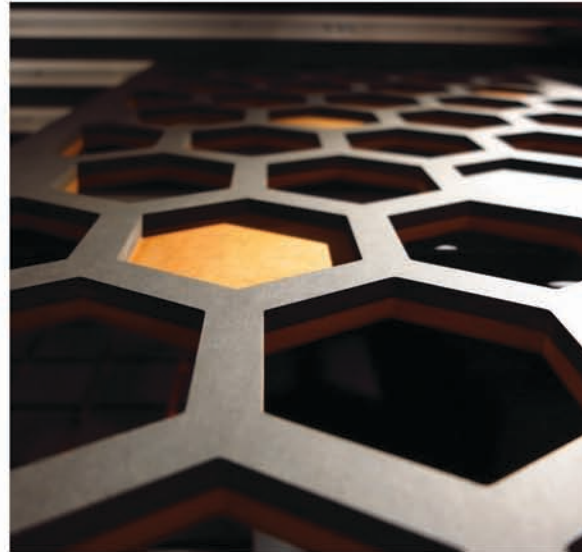

Creative Color Board

FORESCOLOR is an engineered colored wood fiber board that has a unique appearance and consistent color distribution. It is extremely malleable, tool friendly, and moisture resistant.

Color: RED

A new **CO**LOR of wood.

Colors: VARIOUS

Colors: VARIOUS

NEW IDEA for ENGINEERED WOOD

FORESCOLOR is an Engineered Wood product that has unique colors and textures. Its unique appearance and consistent COLOR distribution throughout the board allow for many various visual effects and extensive and diverse design concepts. Natural wood and eco friendly raw materials make it the right choice for interior applications.

There is little or no sanding required after machining.

There is consistent color distribution throughout the board.

It is available in different colors and thicknesses, can be finished in several different ways, and used in numerous applications.