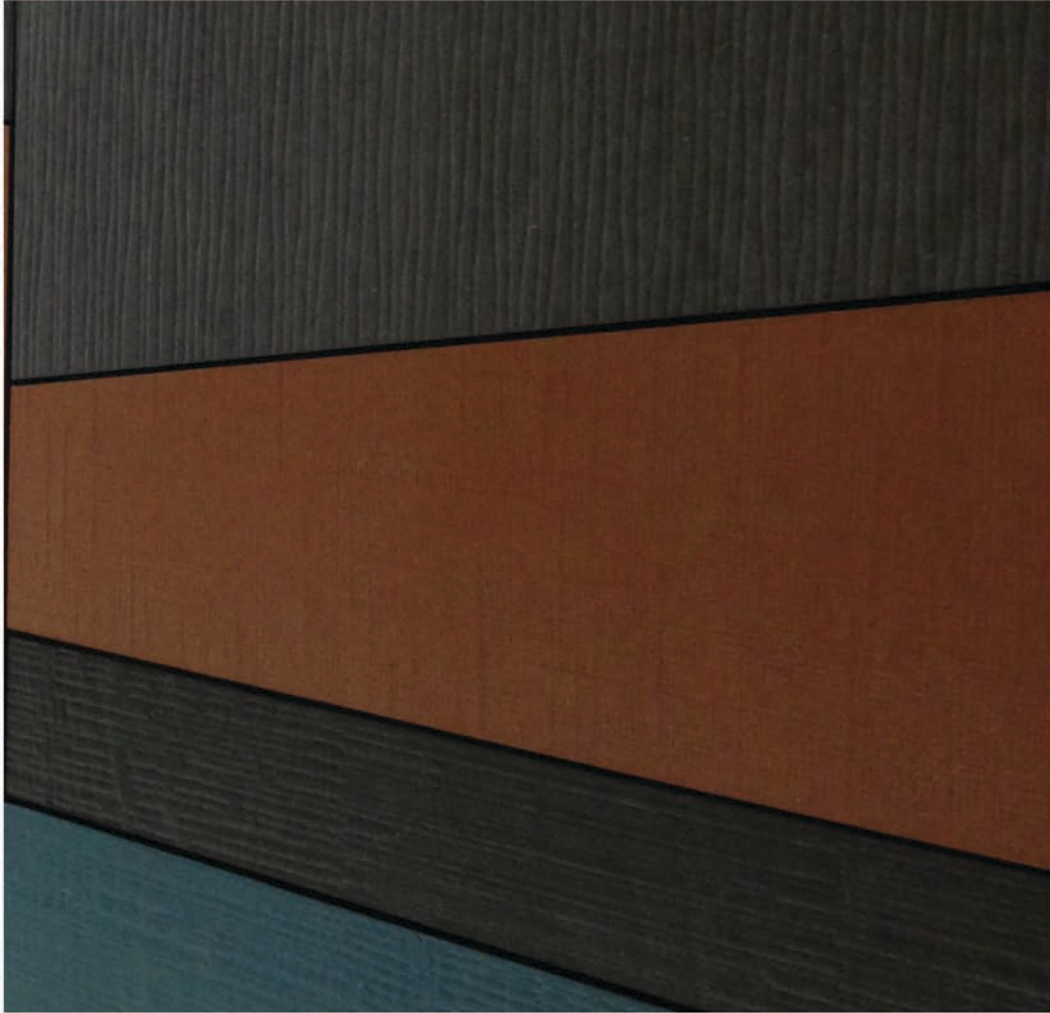

Creative Color Board

FORESCOLOR is an engineered colored wood fiber board that has a unique appearance and consistent color distribution. It is extremely malleable, tool friendly, and moisture resistant.

Color: RED

A new **CO**LOR of wood.

Colors: VARIOUS

Colors: VARIOUS

NEW IDEA for ENGINEERED WOOD

FORESCOLOR is an Engineered Wood product that has unique colors and textures. Its unique appearance and consistent COLOR distribution throughout the board allow for many various visual effects and extensive and diverse design concepts. Natural wood and eco friendly raw materials make it the right choice for interior applications.

There is little or no sanding required after machining.

There is consistent color distribution throughout the board.

It is available in different colors and thicknesses, can be finished in several different ways, and used in numerous applications.

COLOR makes MDF perfect.

Restaurants

Schools

Take a look at **CO**LO**R** in a new way.

Color: Yellow and Black

More **COLOR** for your life.

Color: Black and Red (top) and Red (bottom)

FORESCOLOR 12