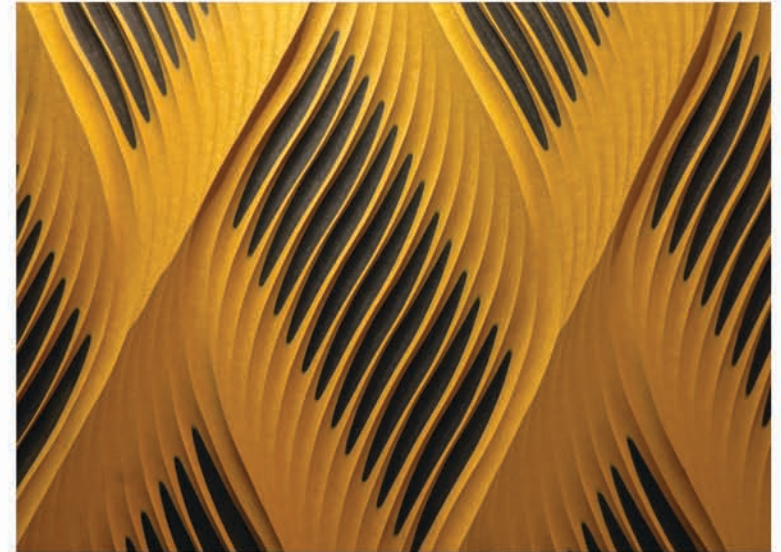

Creative Color Board

FORESCOLOR is an engineered colored wood fiber board that has a unique appearance and consistent color distribution. It is extremely malleable, tool friendly, and moisture resistant.

Color: RED

A new **CO**LOR of wood.

Colors: VARIOUS

Colors: VARIOUS

NEW IDEA for ENGINEERED WOOD

FORESCOLOR is an Engineered Wood product that has unique colors and textures. Its unique appearance and consistent COLOR distribution throughout the board allow for many various visual effects and extensive and diverse design concepts. Natural wood and eco friendly raw materials make it the right choice for interior applications.

There is little or no sanding required after machining.

There is consistent color distribution throughout the board.

It is available in different colors and thicknesses, can be finished in several different ways, and used in numerous applications.