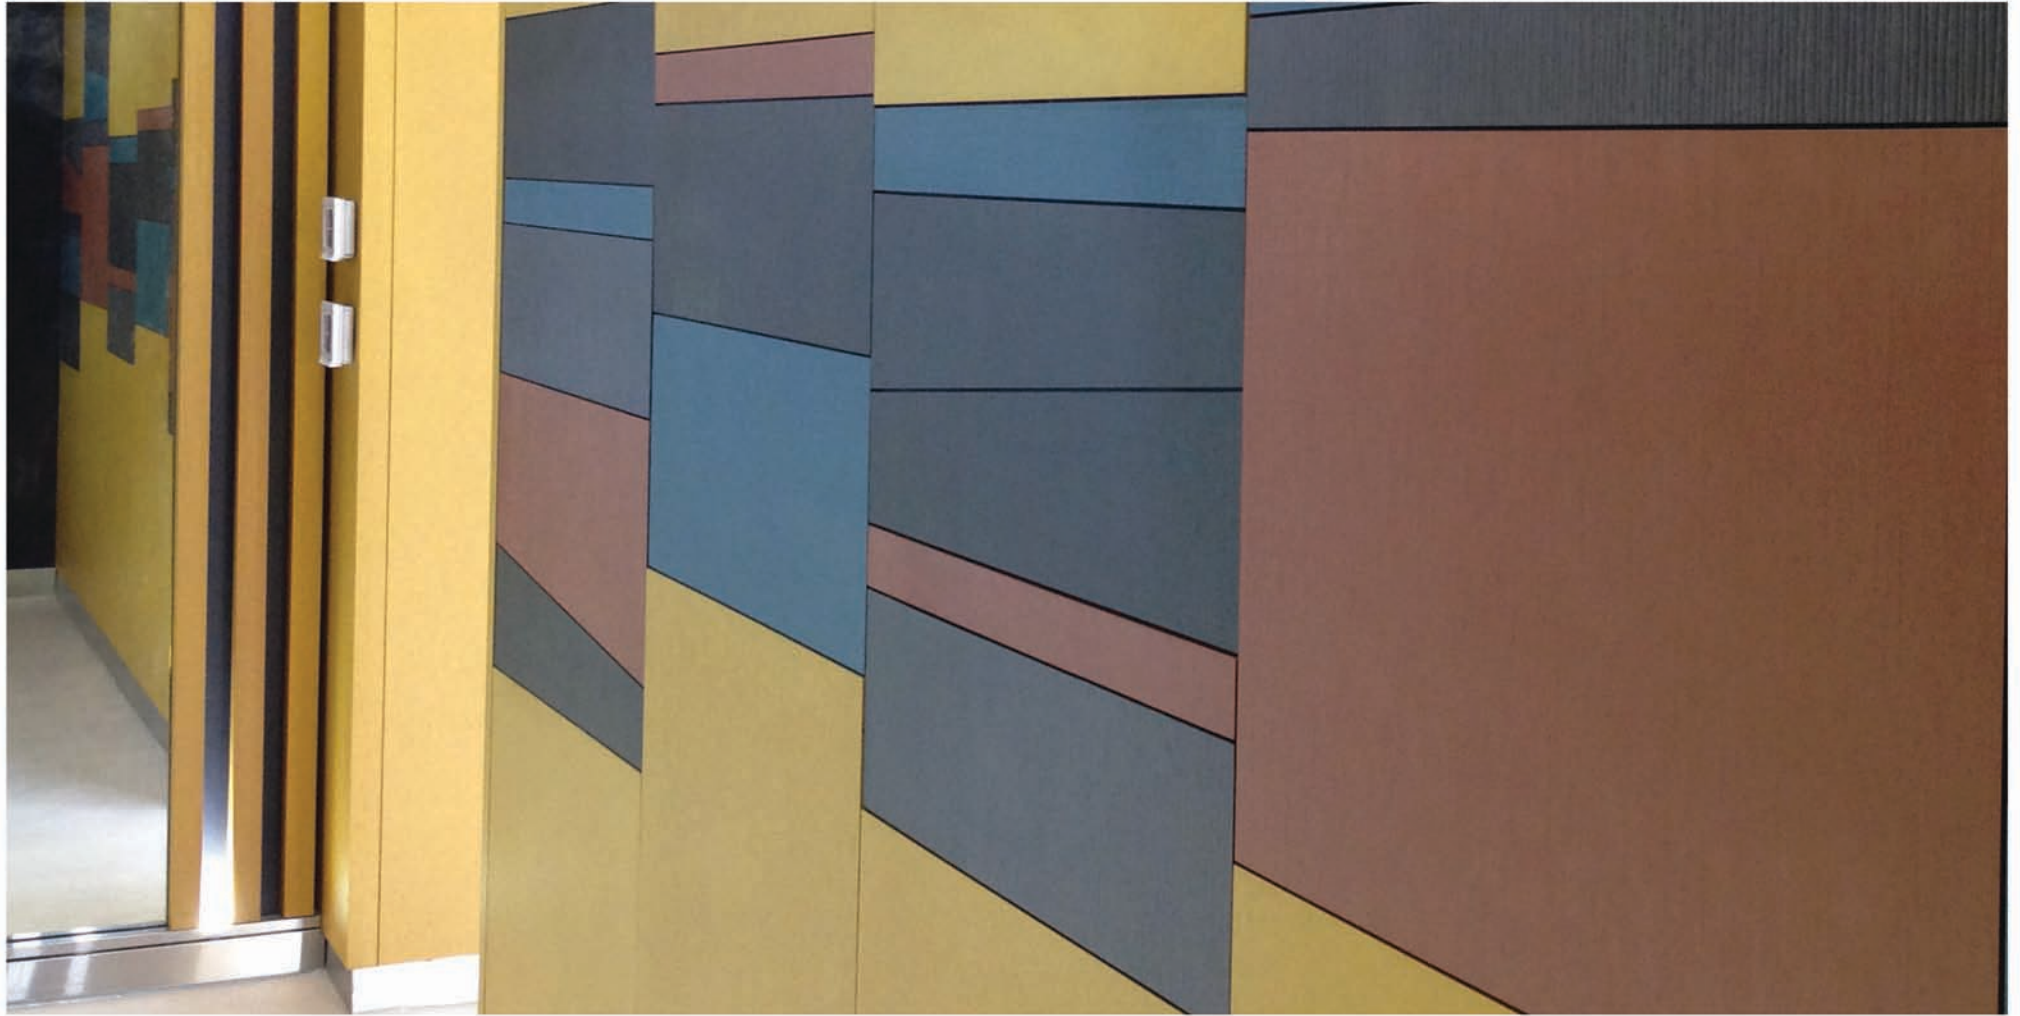

Color: RED

A new **CO**LOR of wood.

Colors: VARIOUS

Colors: VARIOUS

NEW IDEA for ENGINEERED WOOD

FORESCOLOR is an Engineered Wood product that has unique colors and textures. Its unique appearance and consistent COLOR distribution throughout the board allow for many various visual effects and extensive and diverse design concepts. Natural wood and eco friendly raw materials make it the right choice for interior applications.

There is little or no sanding required after machining.

There is consistent color distribution throughout the board.

It is available in different colors and thicknesses, can be finished in several different ways, and used in numerous applications.

COLOR makes MDF perfect.

Restaurants

Schools

Take a look at **CO**LO**R** in a new way.

Color: Yellow and Black

More **COLOR** for your life.

Color: Black and Red (top) and Red (bottom)

FORESCOLOR 12